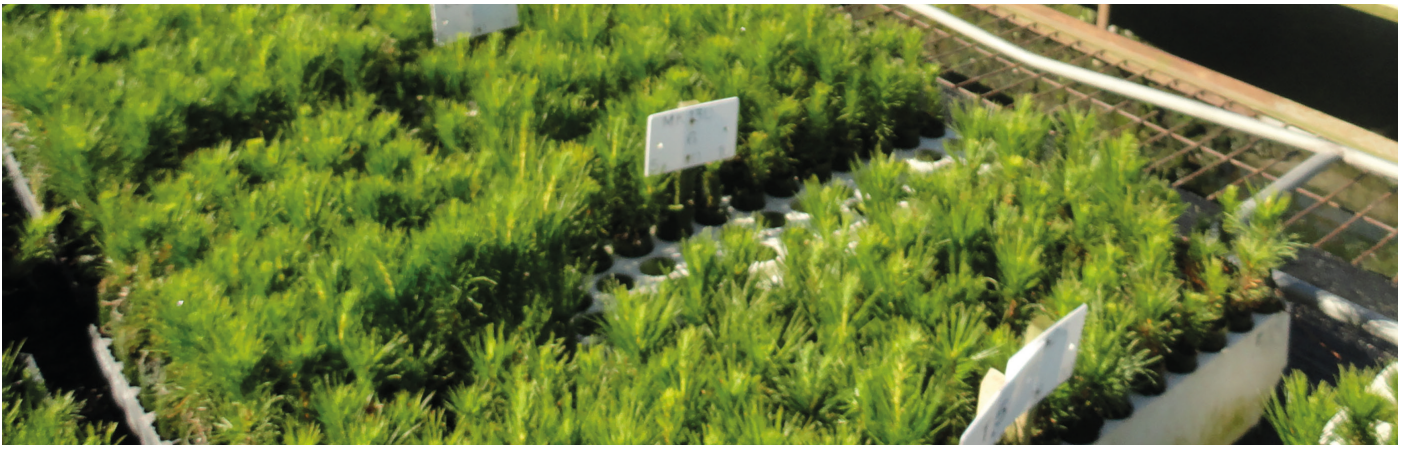

## **PINE** PROPAGATION

The Ellepot® Propagation System provides the best conditions for the rooting of young plants. You will enjoy the benefits of reduce mortality to less than 5%, no root intertwining and increased stem diameter.

### AFTER

introducing the Ellepot® system

- Air circulation ▶ Air pruning
- Easy plant out ▶ Saved labour
- No transplant shock ▶ Faster take off
- Fibrous roots ▶ No intertwining

■ No transplant shock

■ Fibrous roots

■ Degradable paper pot = No waste